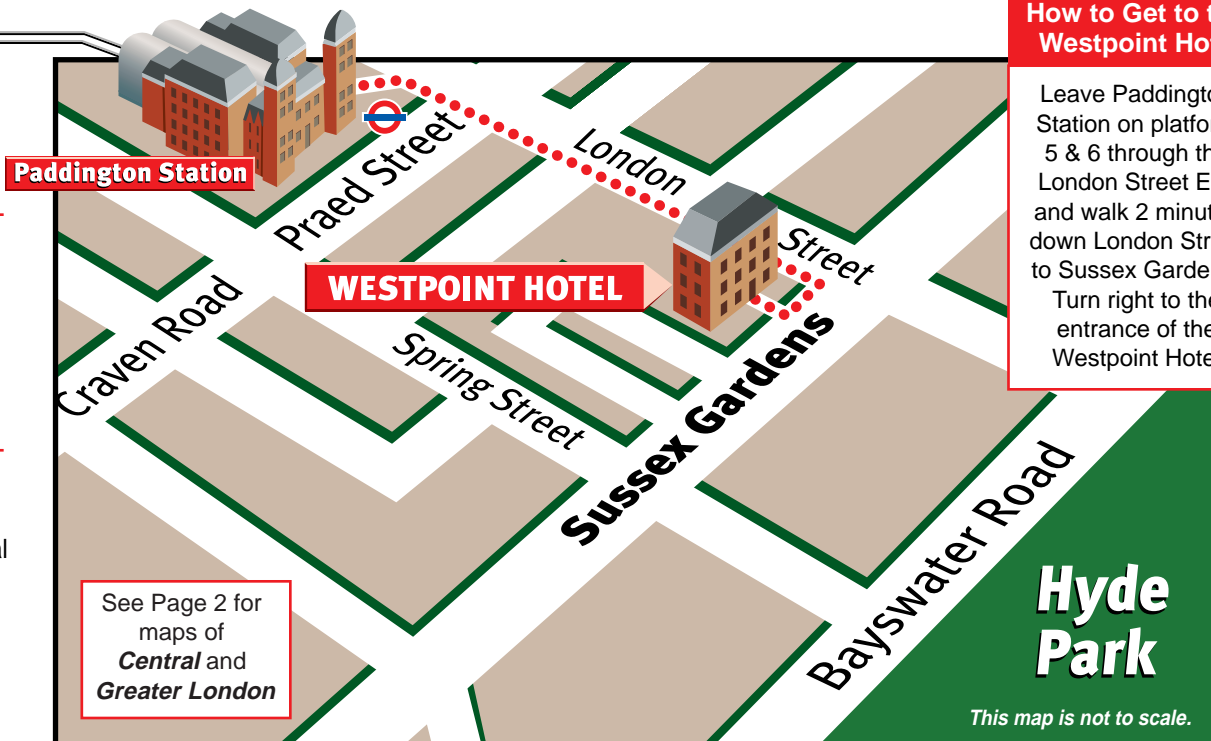

London Heathrow Airport

Nearest Underground:

Paddington Station & Lancaster Gate

Nearest Motorway:

M1, M4, M40

Local Bus Routes:

??

A Central London Hotel which is only 2 minutes walk from Paddington Station. The Westpoint Hotel has long been a popular choice amongst tourists due to its pleasant central location, within easy walking distance to Hyde Park and with easy access to London's major tourist attractions, museums, theatres, Oxford Street and Piccadilly Circus.

There is a wide choice of rooms all with en suite bathrooms, colour TV and radio/intercom.

How to Get to the Westpoint Hotel

Leave Paddington Station on platform 5 & 6 through the London Street Exit and walk 2 minutes down London Street to Sussex Gardens. Turn right to the entrance of the Westpoint Hotel.

See Page 2 for maps of Central and Greater London

This map is not to scale.